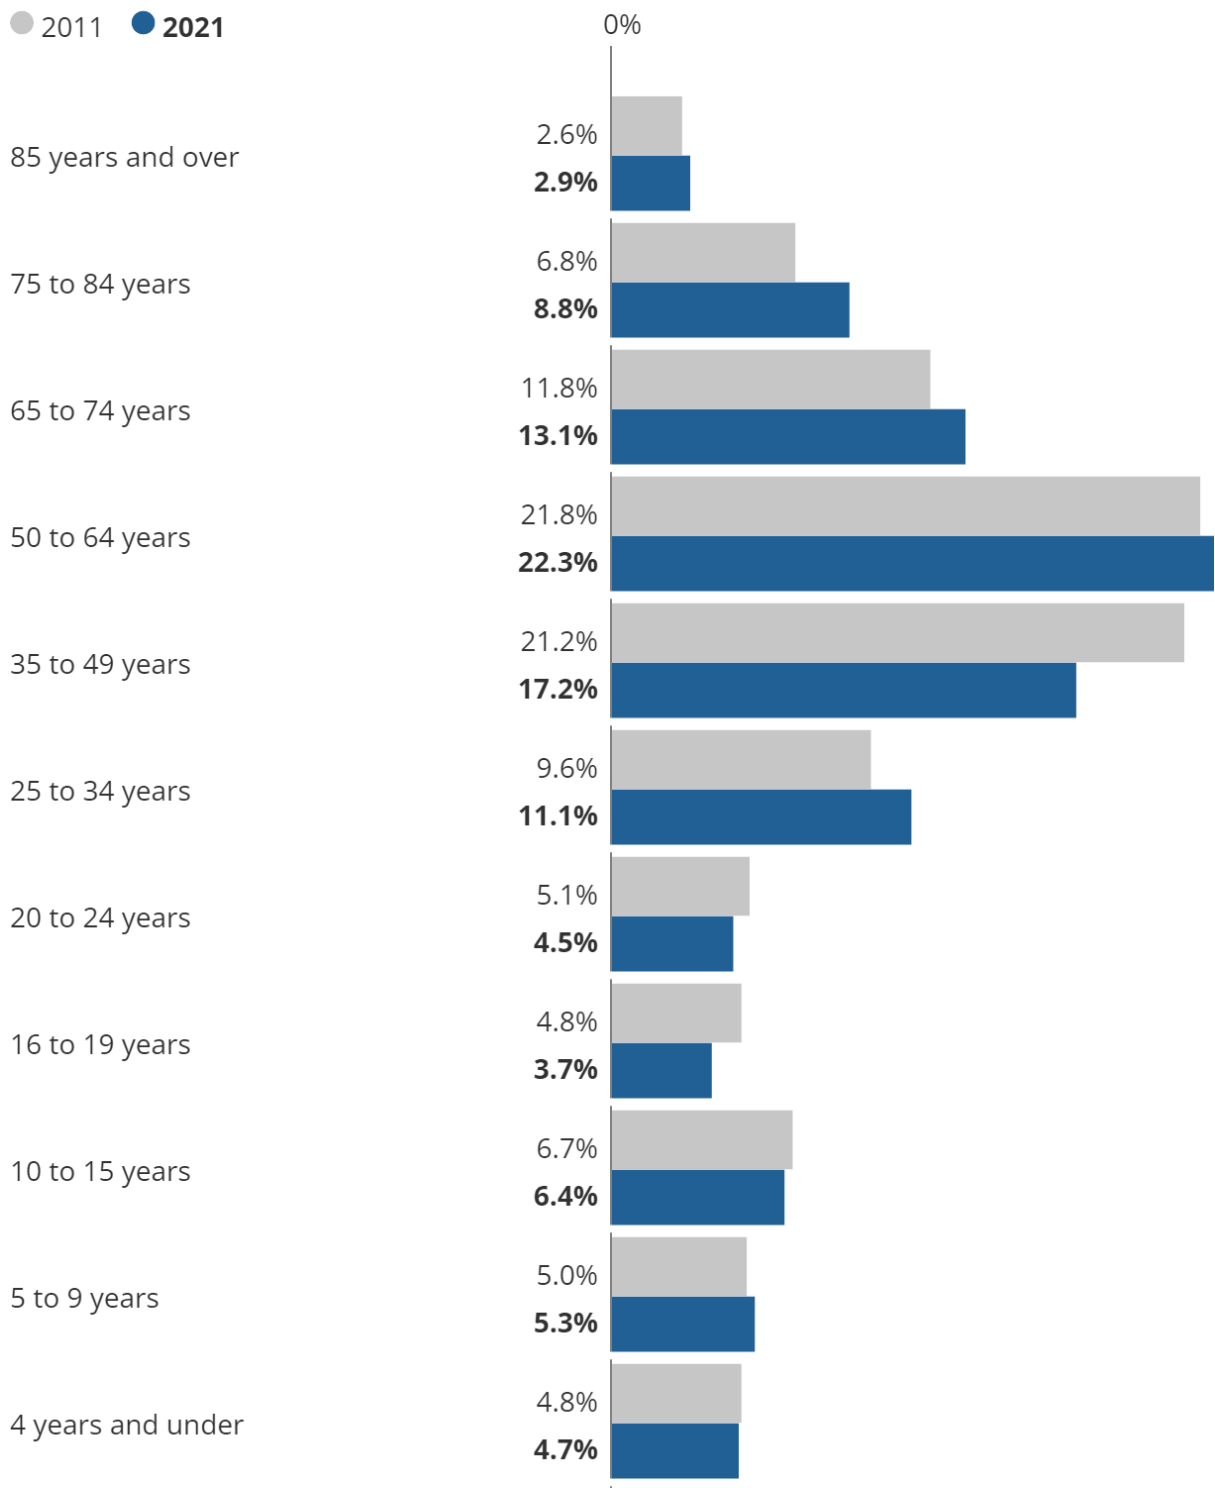

Percentage of usual residents by age group, **North East Derbyshire**

● 2011 ● 2021

Source: Office for National Statistics – 2011 Census and Census 2021