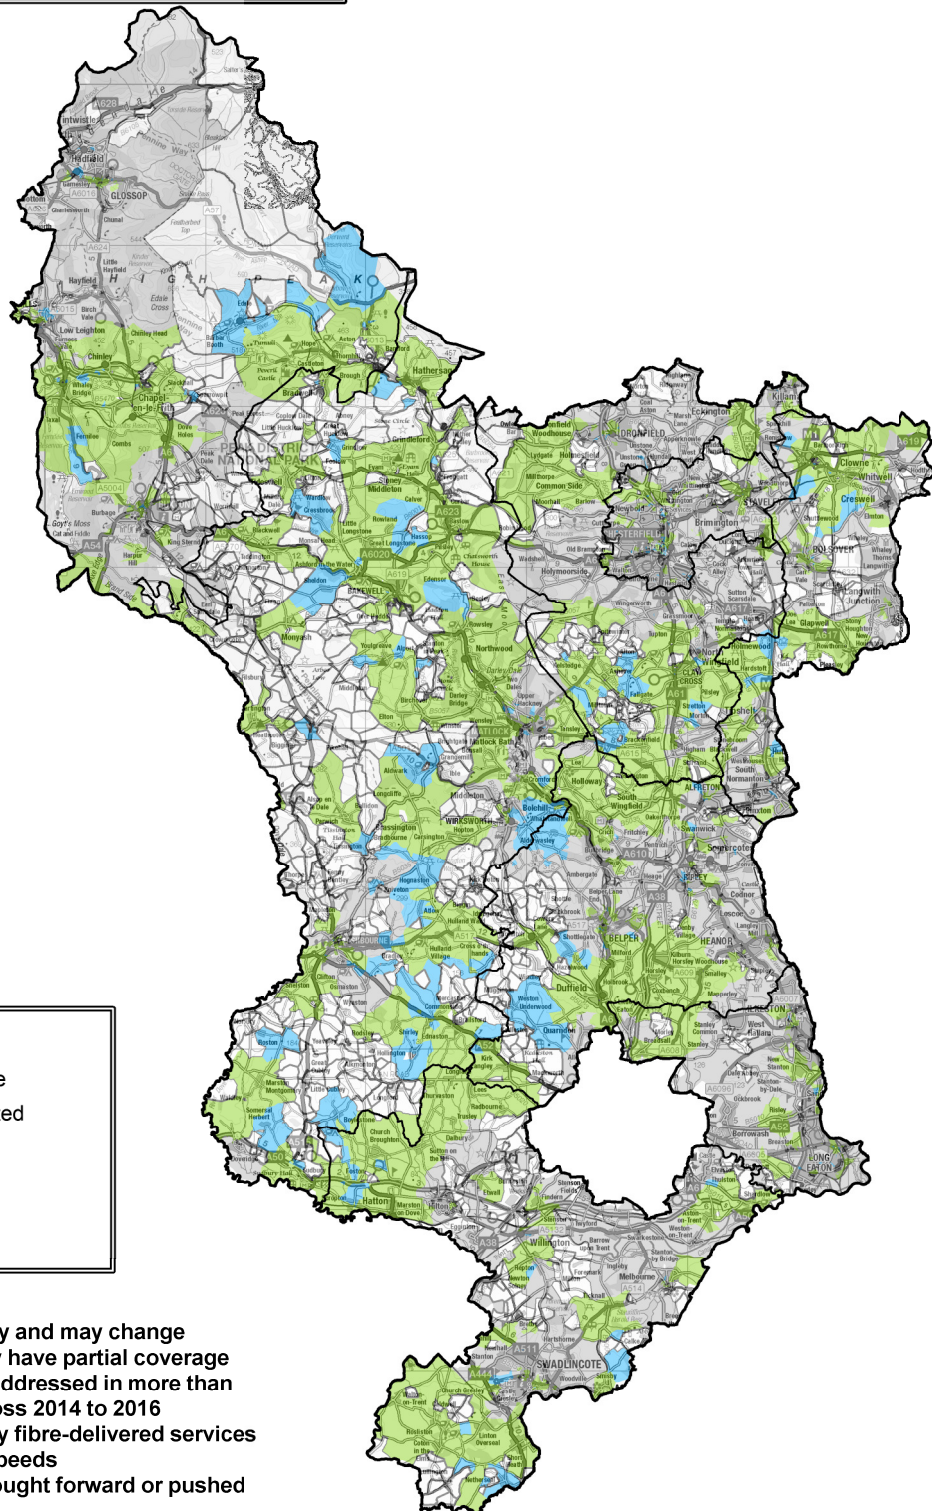

DIGITAL DERBYSHIRE

Better Faster Broadband

DERBYSHIRE
County Council
Improving life for local people

Digital Derbyshire Rural Programme Website 2016

Latest update dated 08/08/2016

KEY

	Available for service
	Existing and expected coverage
	In Progress
	Under Review

Caveats:

- 1) Plans are subject to survey and may change
- 2) Some postcodes may only have partial coverage
- 3) Some postcodes may be addressed in more than one phase, spreading across 2014 to 2016
- 4) Some premises covered by fibre-delivered services will not obtain superfast speeds
- 5) Forecast dates may be brought forward or pushed back
- 6) Derby City is not part of the current deployment phase

PUBLIC

Date revised - 08/08/2016 v1

Mapped by Planning Services Division
Derbyshire County Council