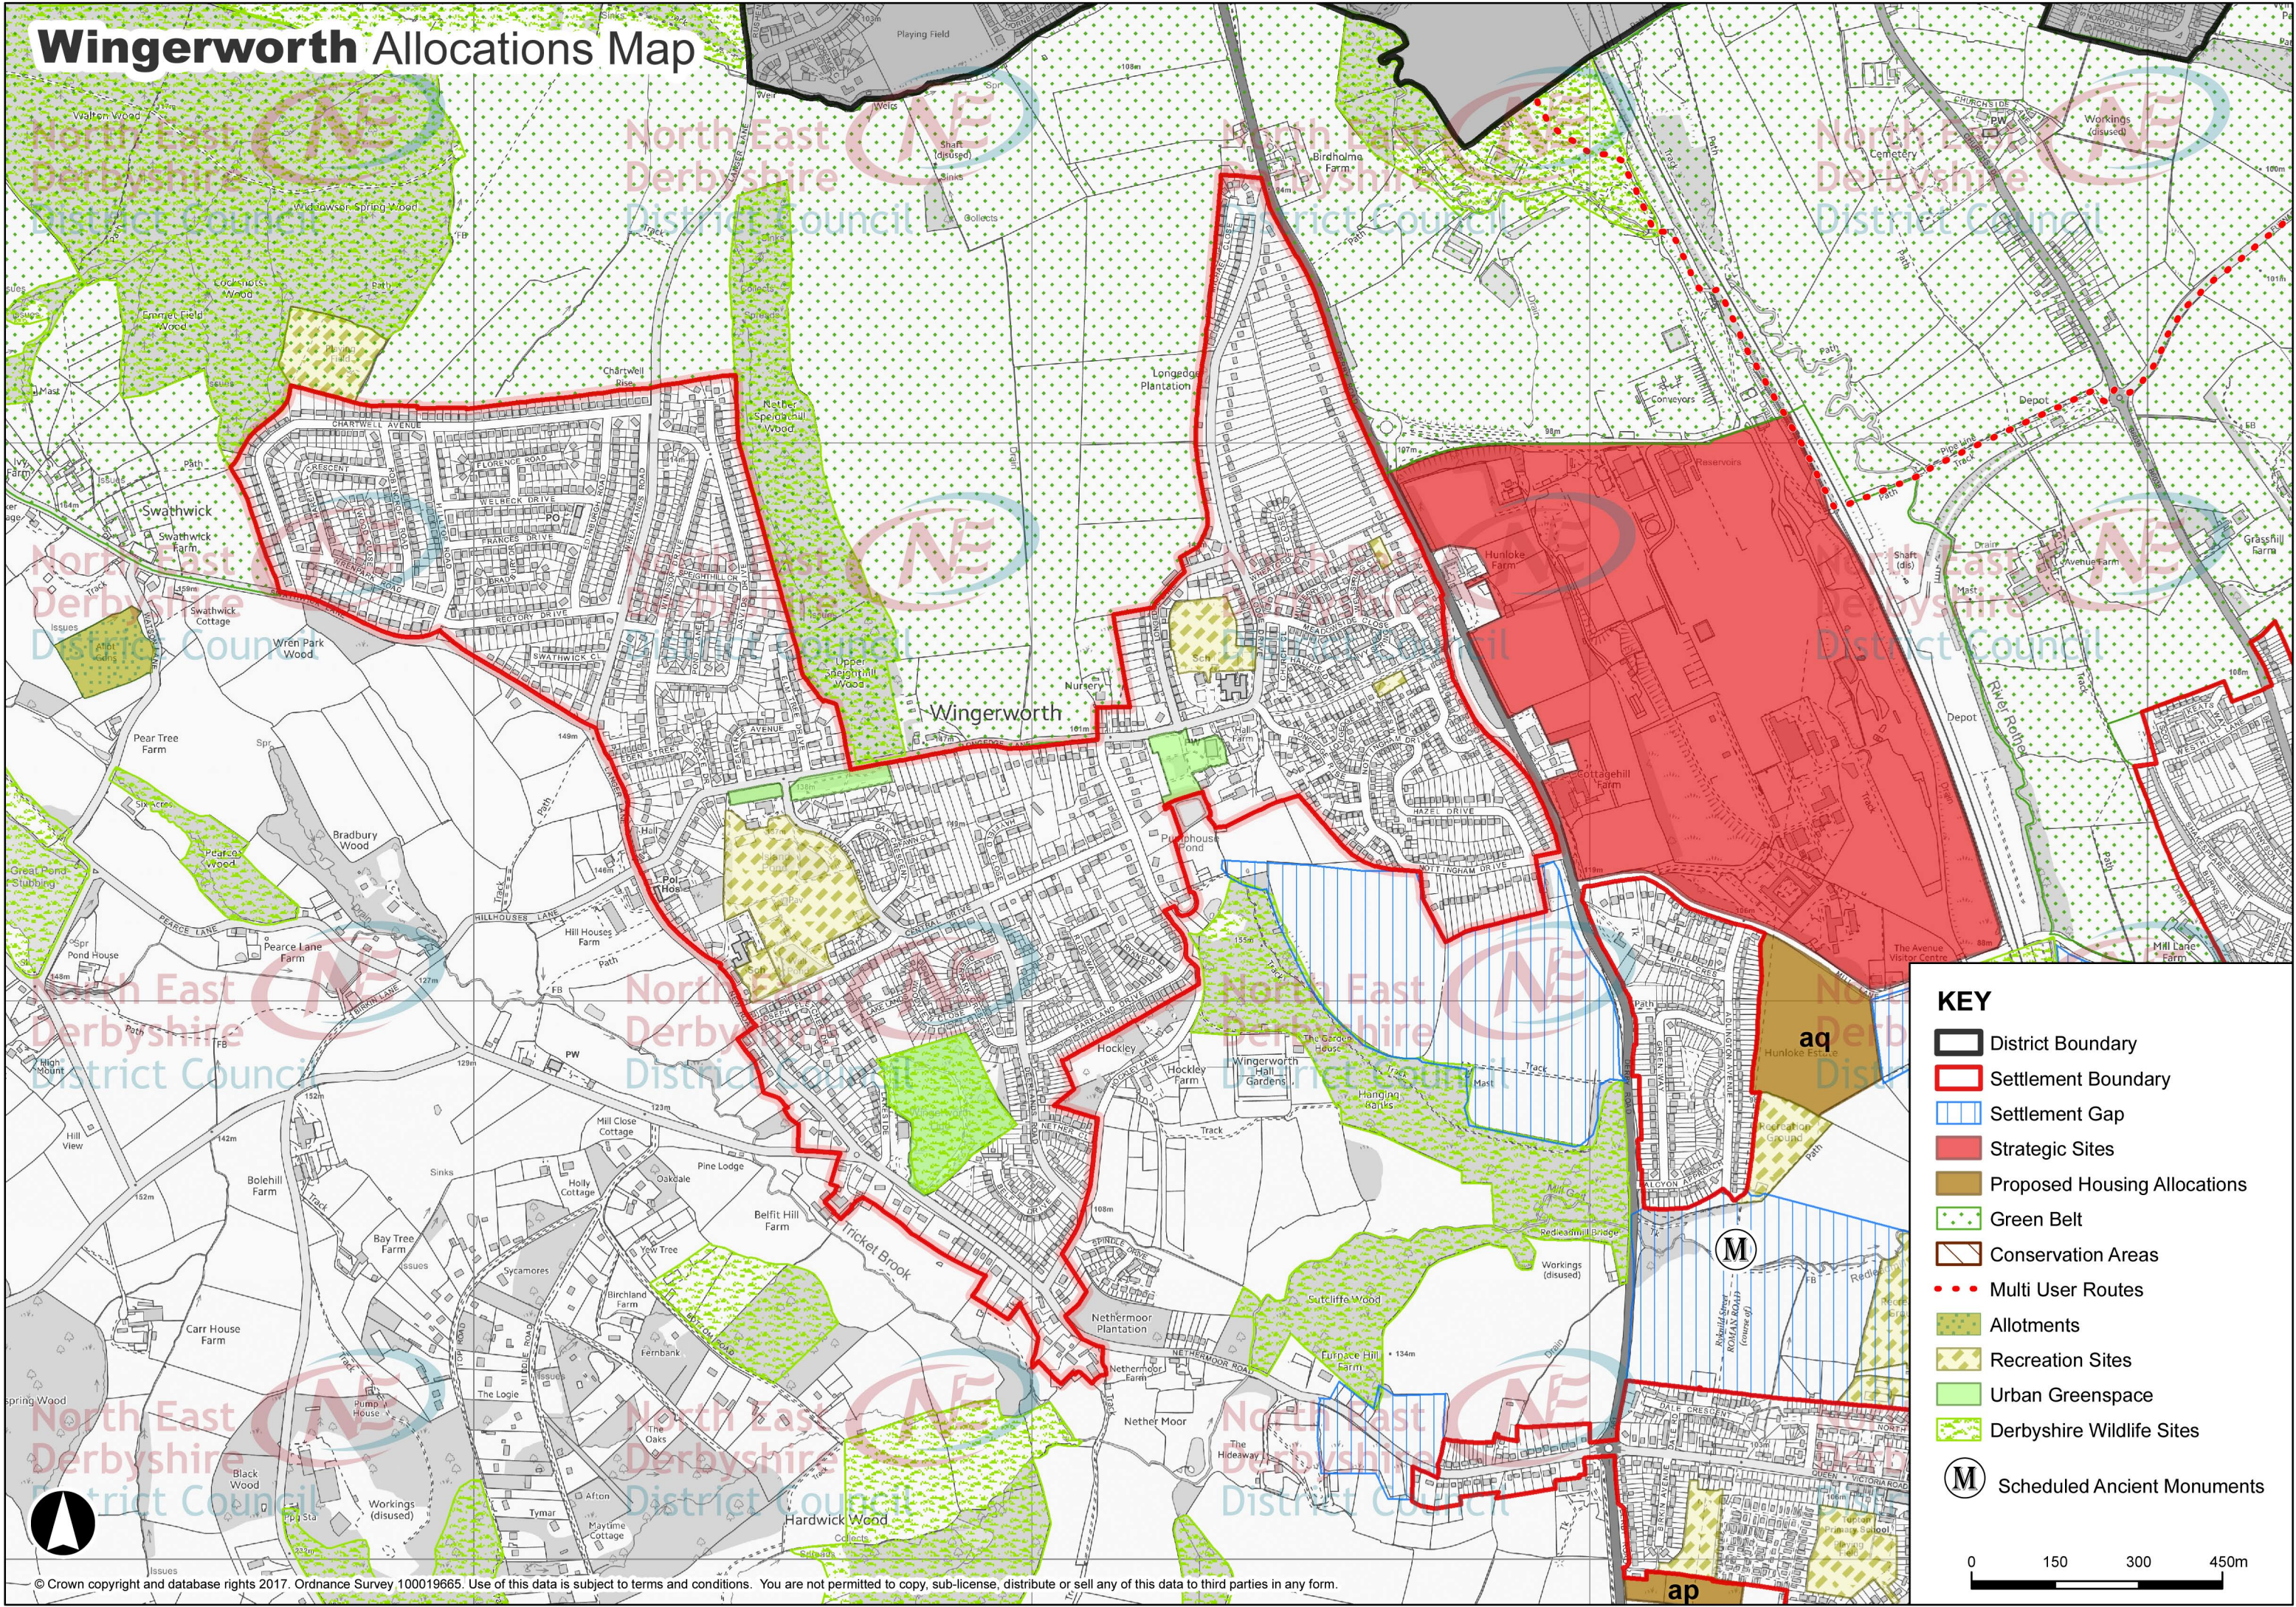

Wingerworth Allocations Map

- KEY**
- District Boundary
 - Settlement Boundary
 - Settlement Gap
 - Strategic Sites
 - Proposed Housing Allocations
 - Green Belt
 - Conservation Areas
 - Multi User Routes
 - Allotments
 - Recreation Sites
 - Urban Greenspace
 - Derbyshire Wildlife Sites
 - Scheduled Ancient Monuments