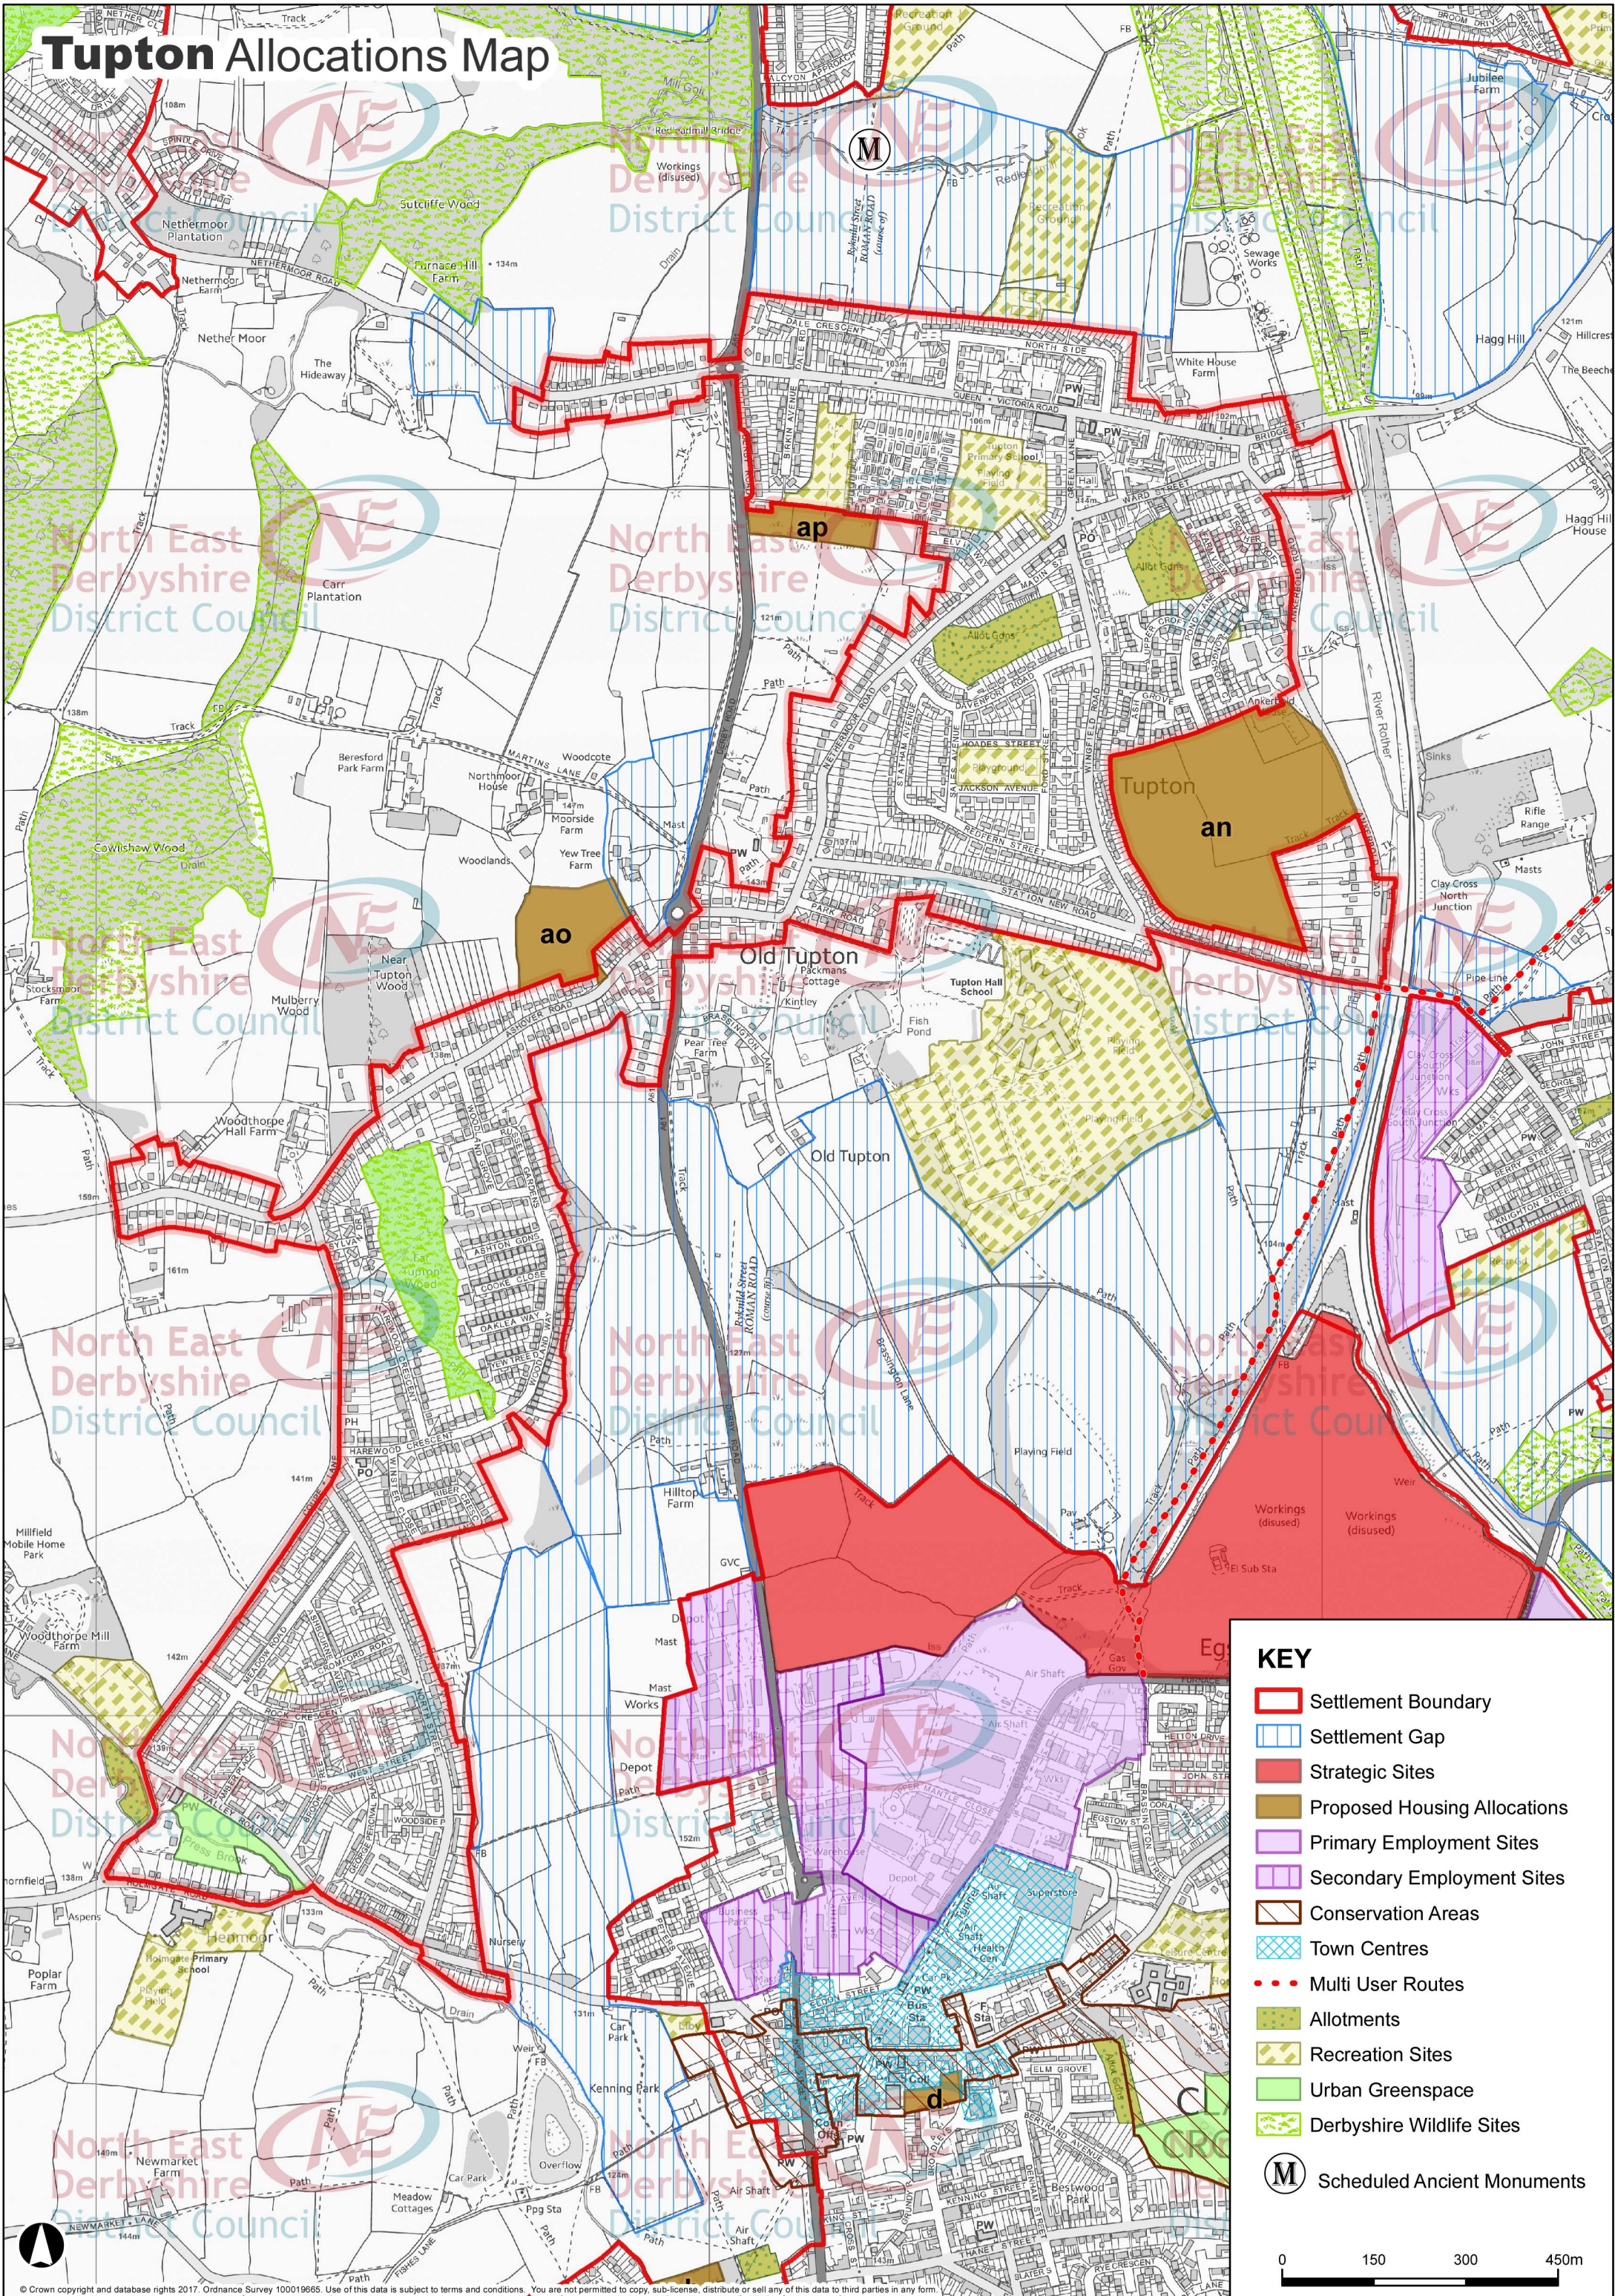

Tupton Allocations Map

KEY

- Settlement Boundary
- Settlement Gap
- Strategic Sites
- Proposed Housing Allocations
- Primary Employment Sites
- Secondary Employment Sites
- Conservation Areas
- Town Centres
- Multi User Routes
- Allotments
- Recreation Sites
- Urban Greenspace
- Derbyshire Wildlife Sites
- M Scheduled Ancient Monuments