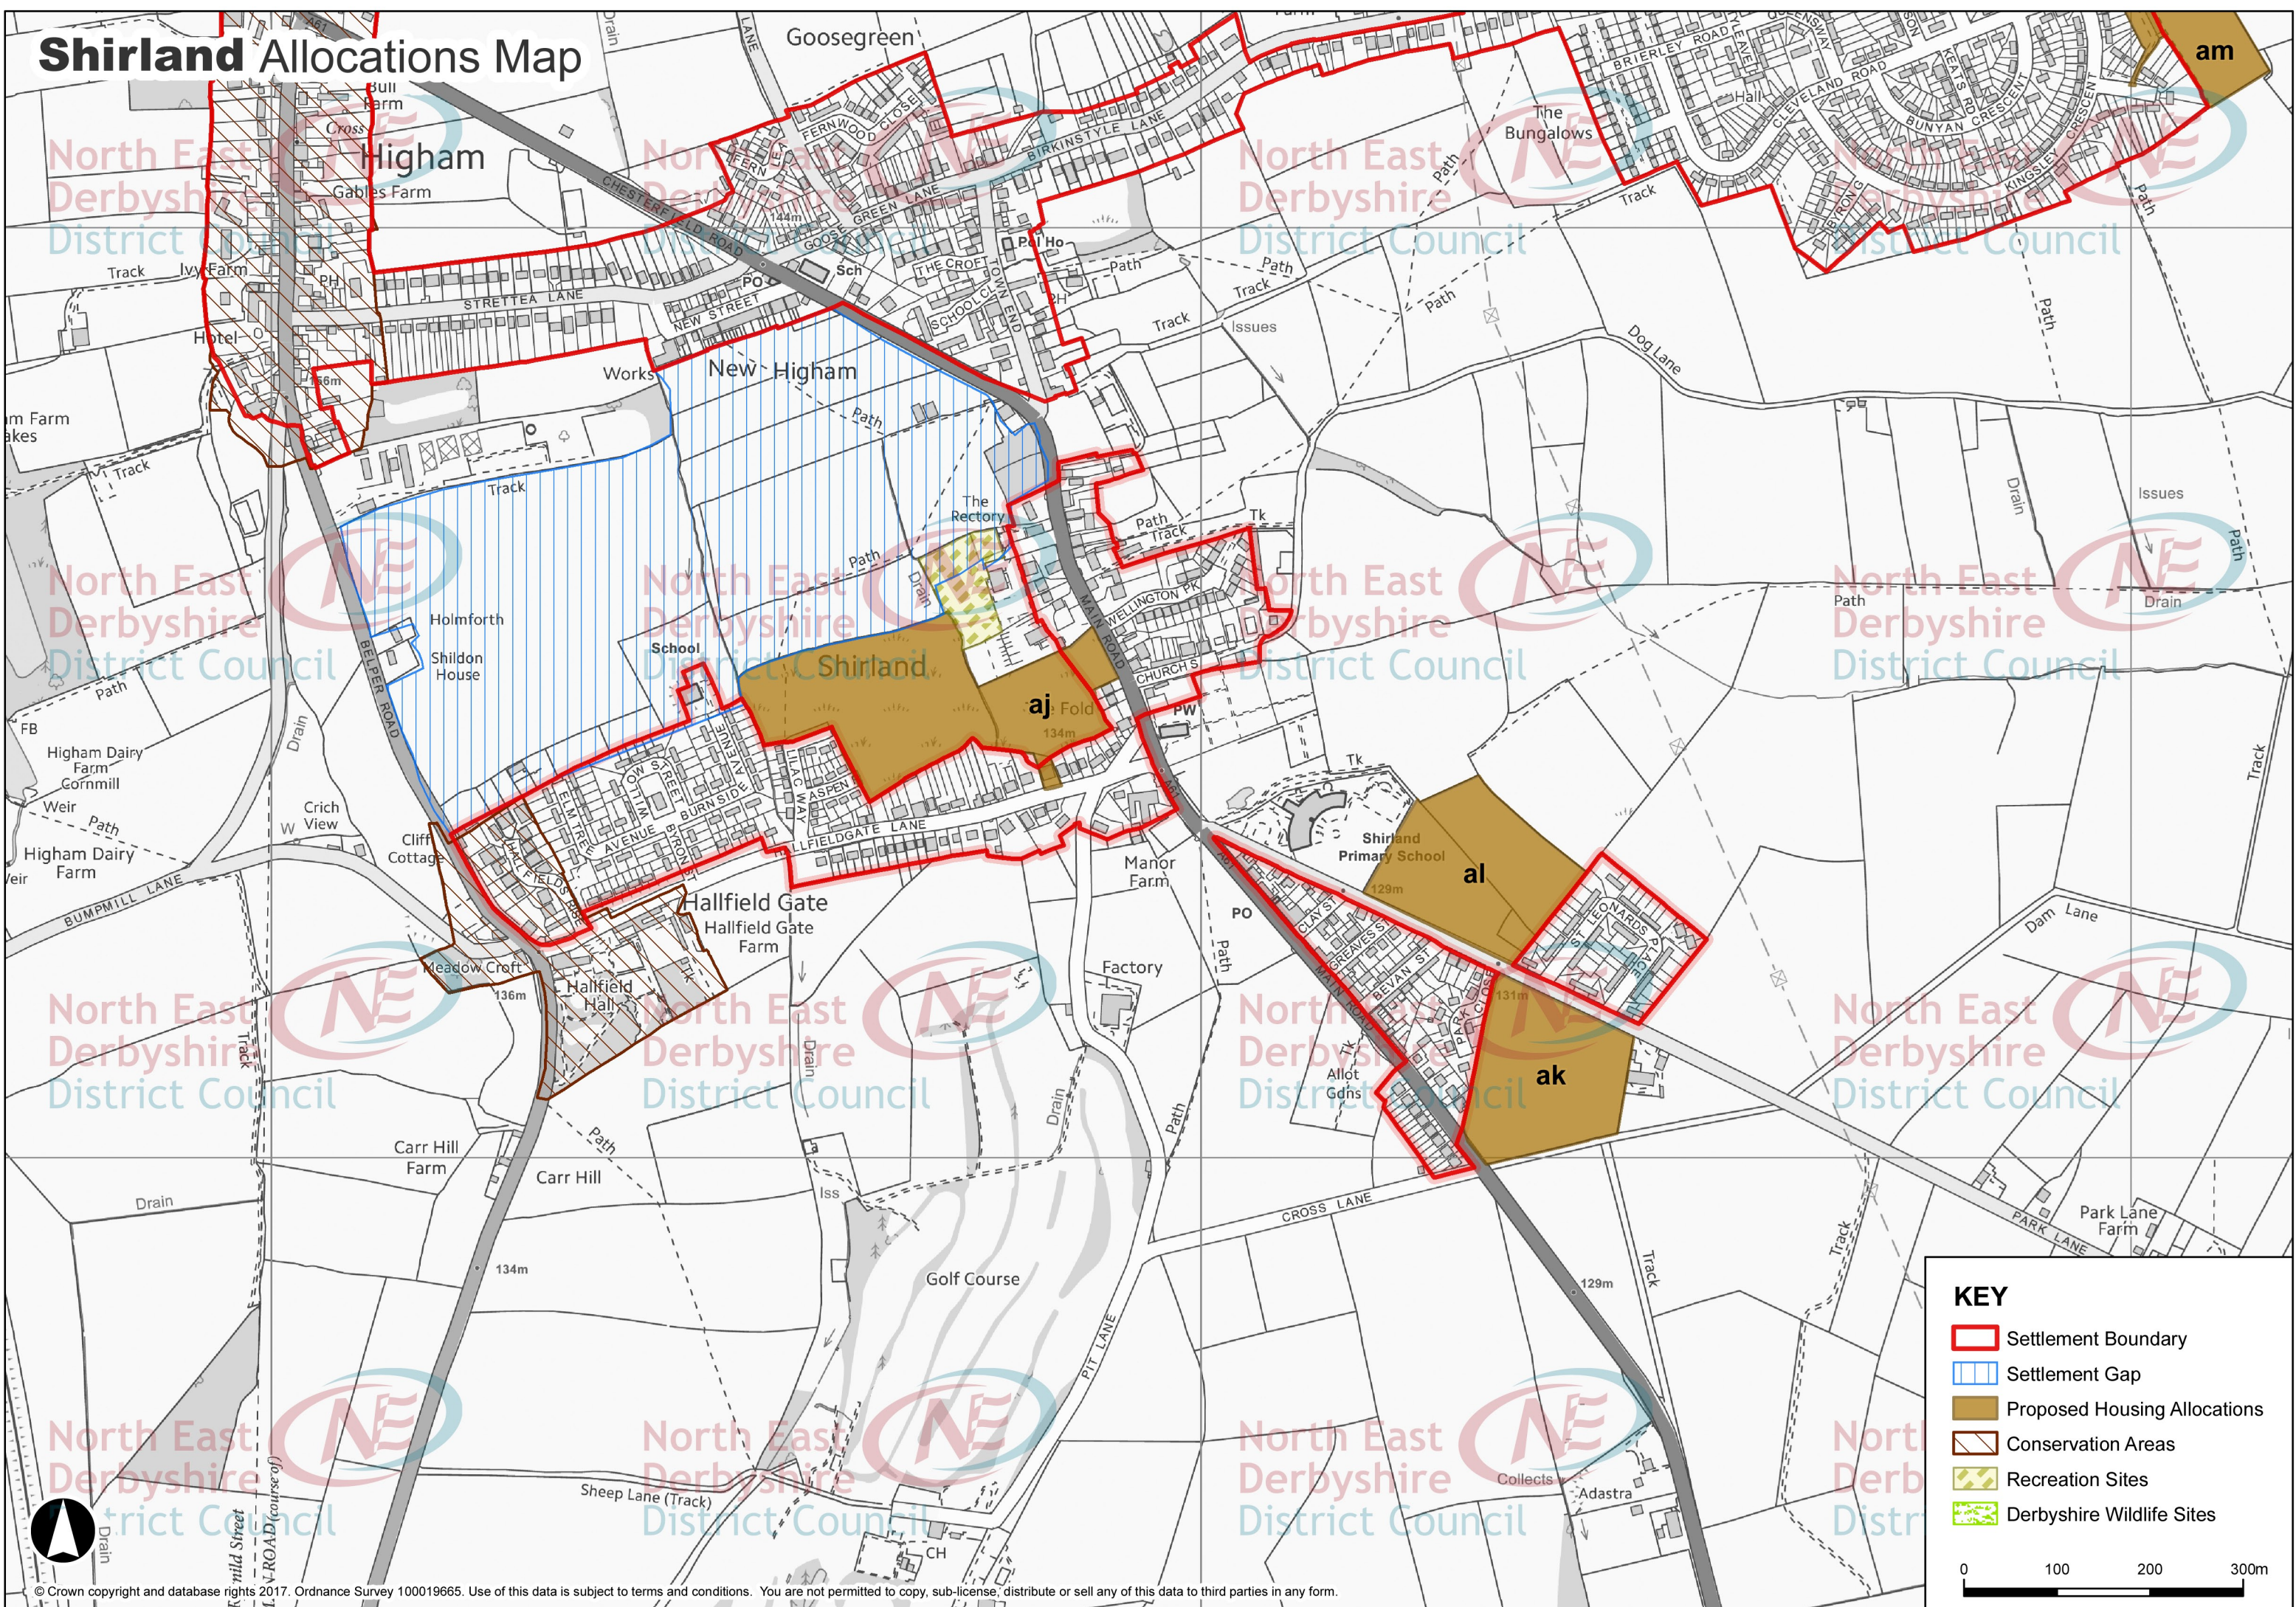

# Shirland Allocations Map

**KEY**

- Settlement Boundary
- Settlement Gap
- Proposed Housing Allocations
- Conservation Areas
- Recreation Sites
- Derbyshire Wildlife Sites

0 100 200 300m