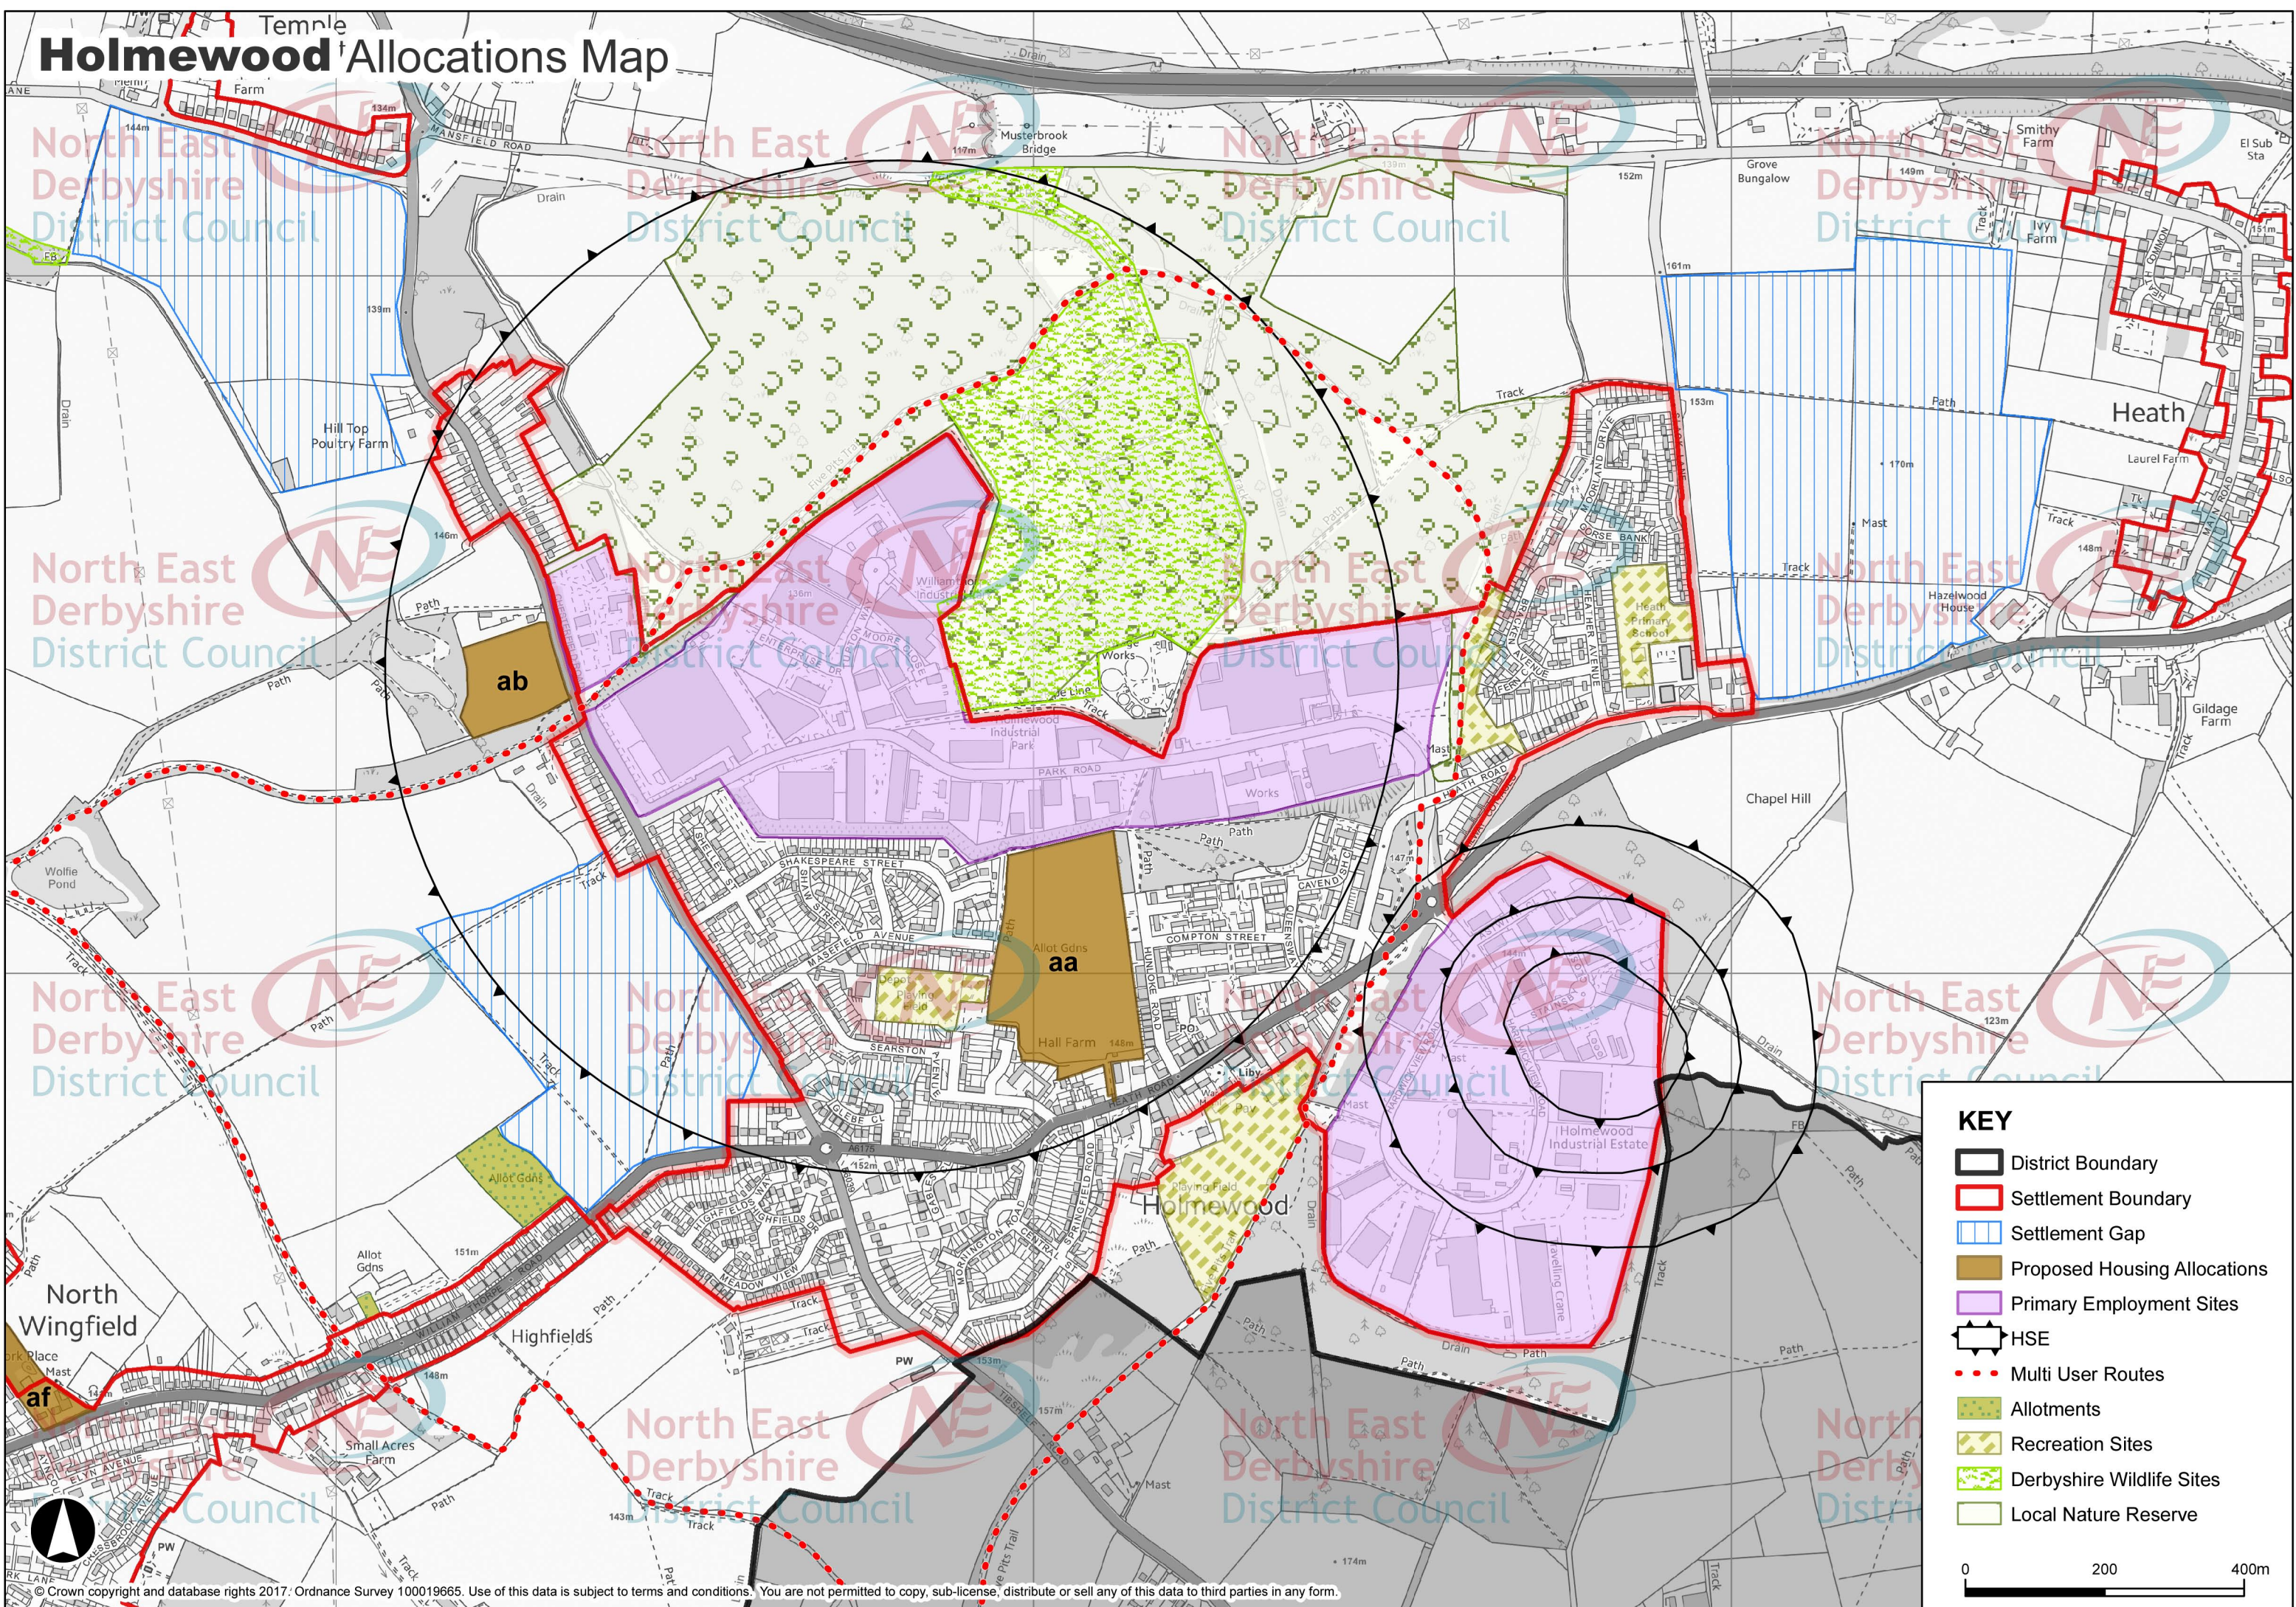

# Holmewood Allocations Map

**KEY**

- District Boundary
- Settlement Boundary
- Settlement Gap
- Proposed Housing Allocations
- Primary Employment Sites
- HSE
- Multi User Routes
- Allotments
- Recreation Sites
- Derbyshire Wildlife Sites
- Local Nature Reserve

0 200 400m