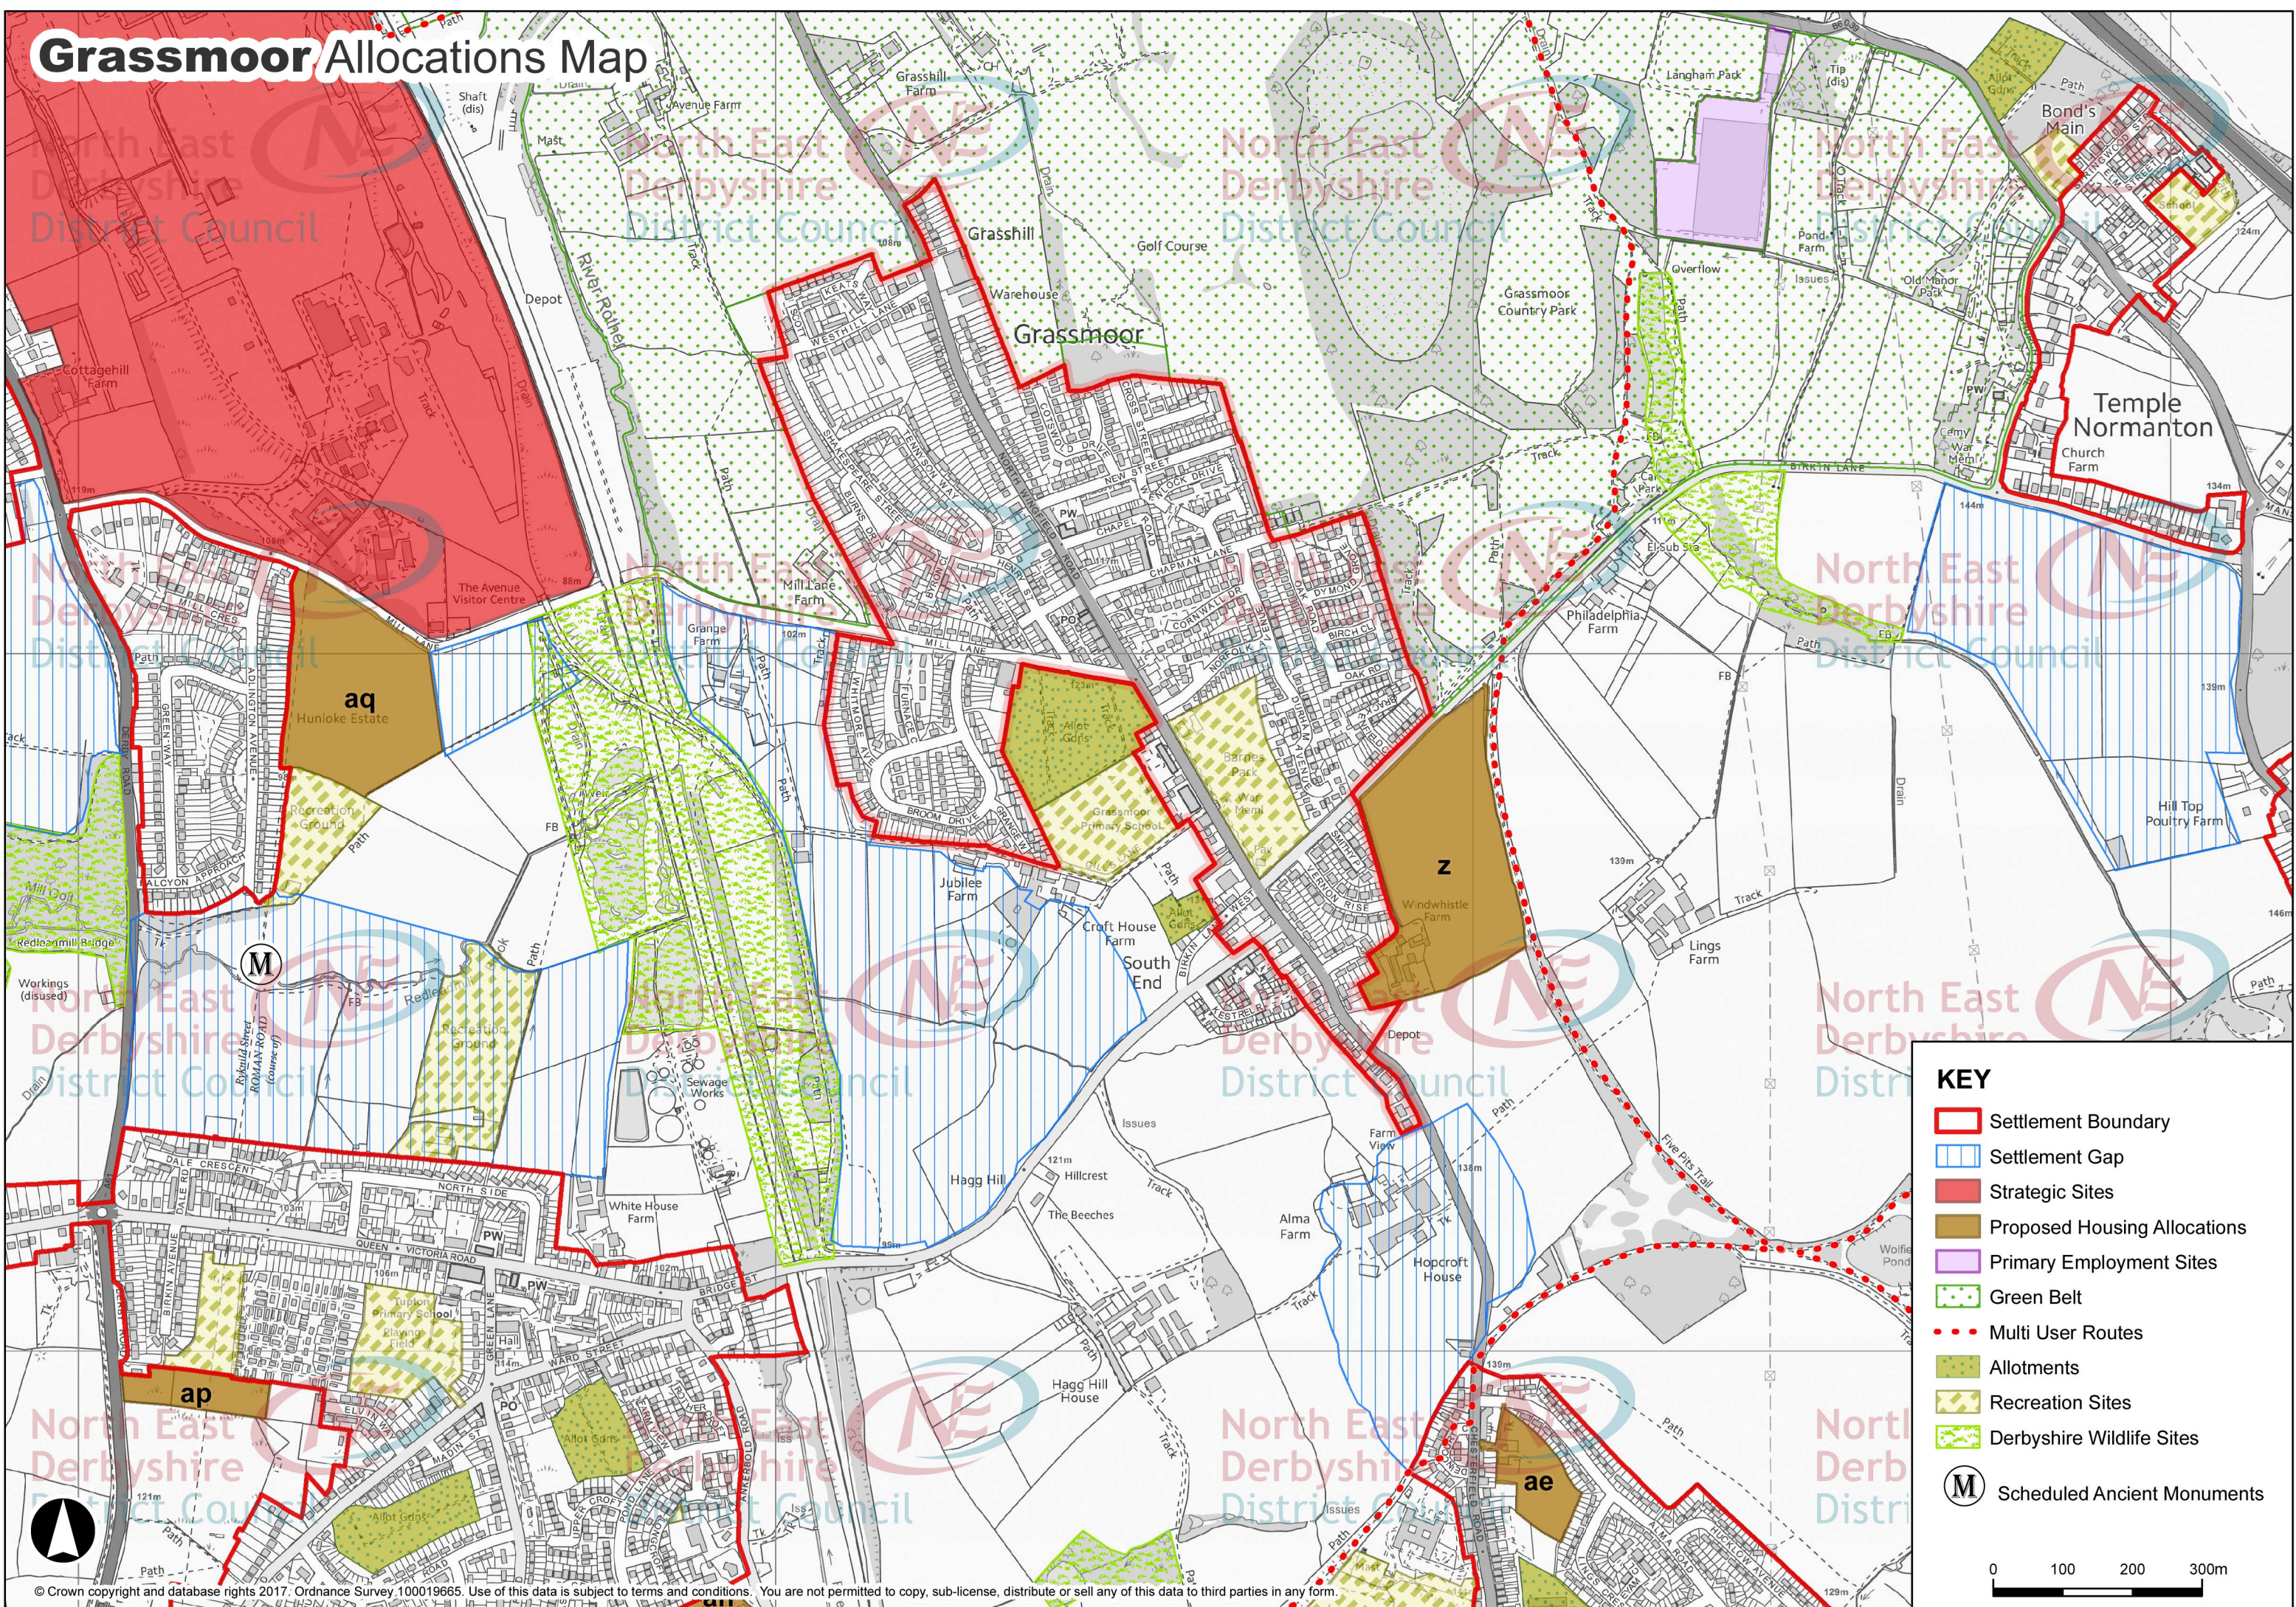

# Grassmoor Allocations Map

**KEY**

- Settlement Boundary
- Settlement Gap
- Strategic Sites
- Proposed Housing Allocations
- Primary Employment Sites
- Green Belt
- Multi User Routes
- Allotments
- Recreation Sites
- Derbyshire Wildlife Sites
- M Scheduled Ancient Monuments