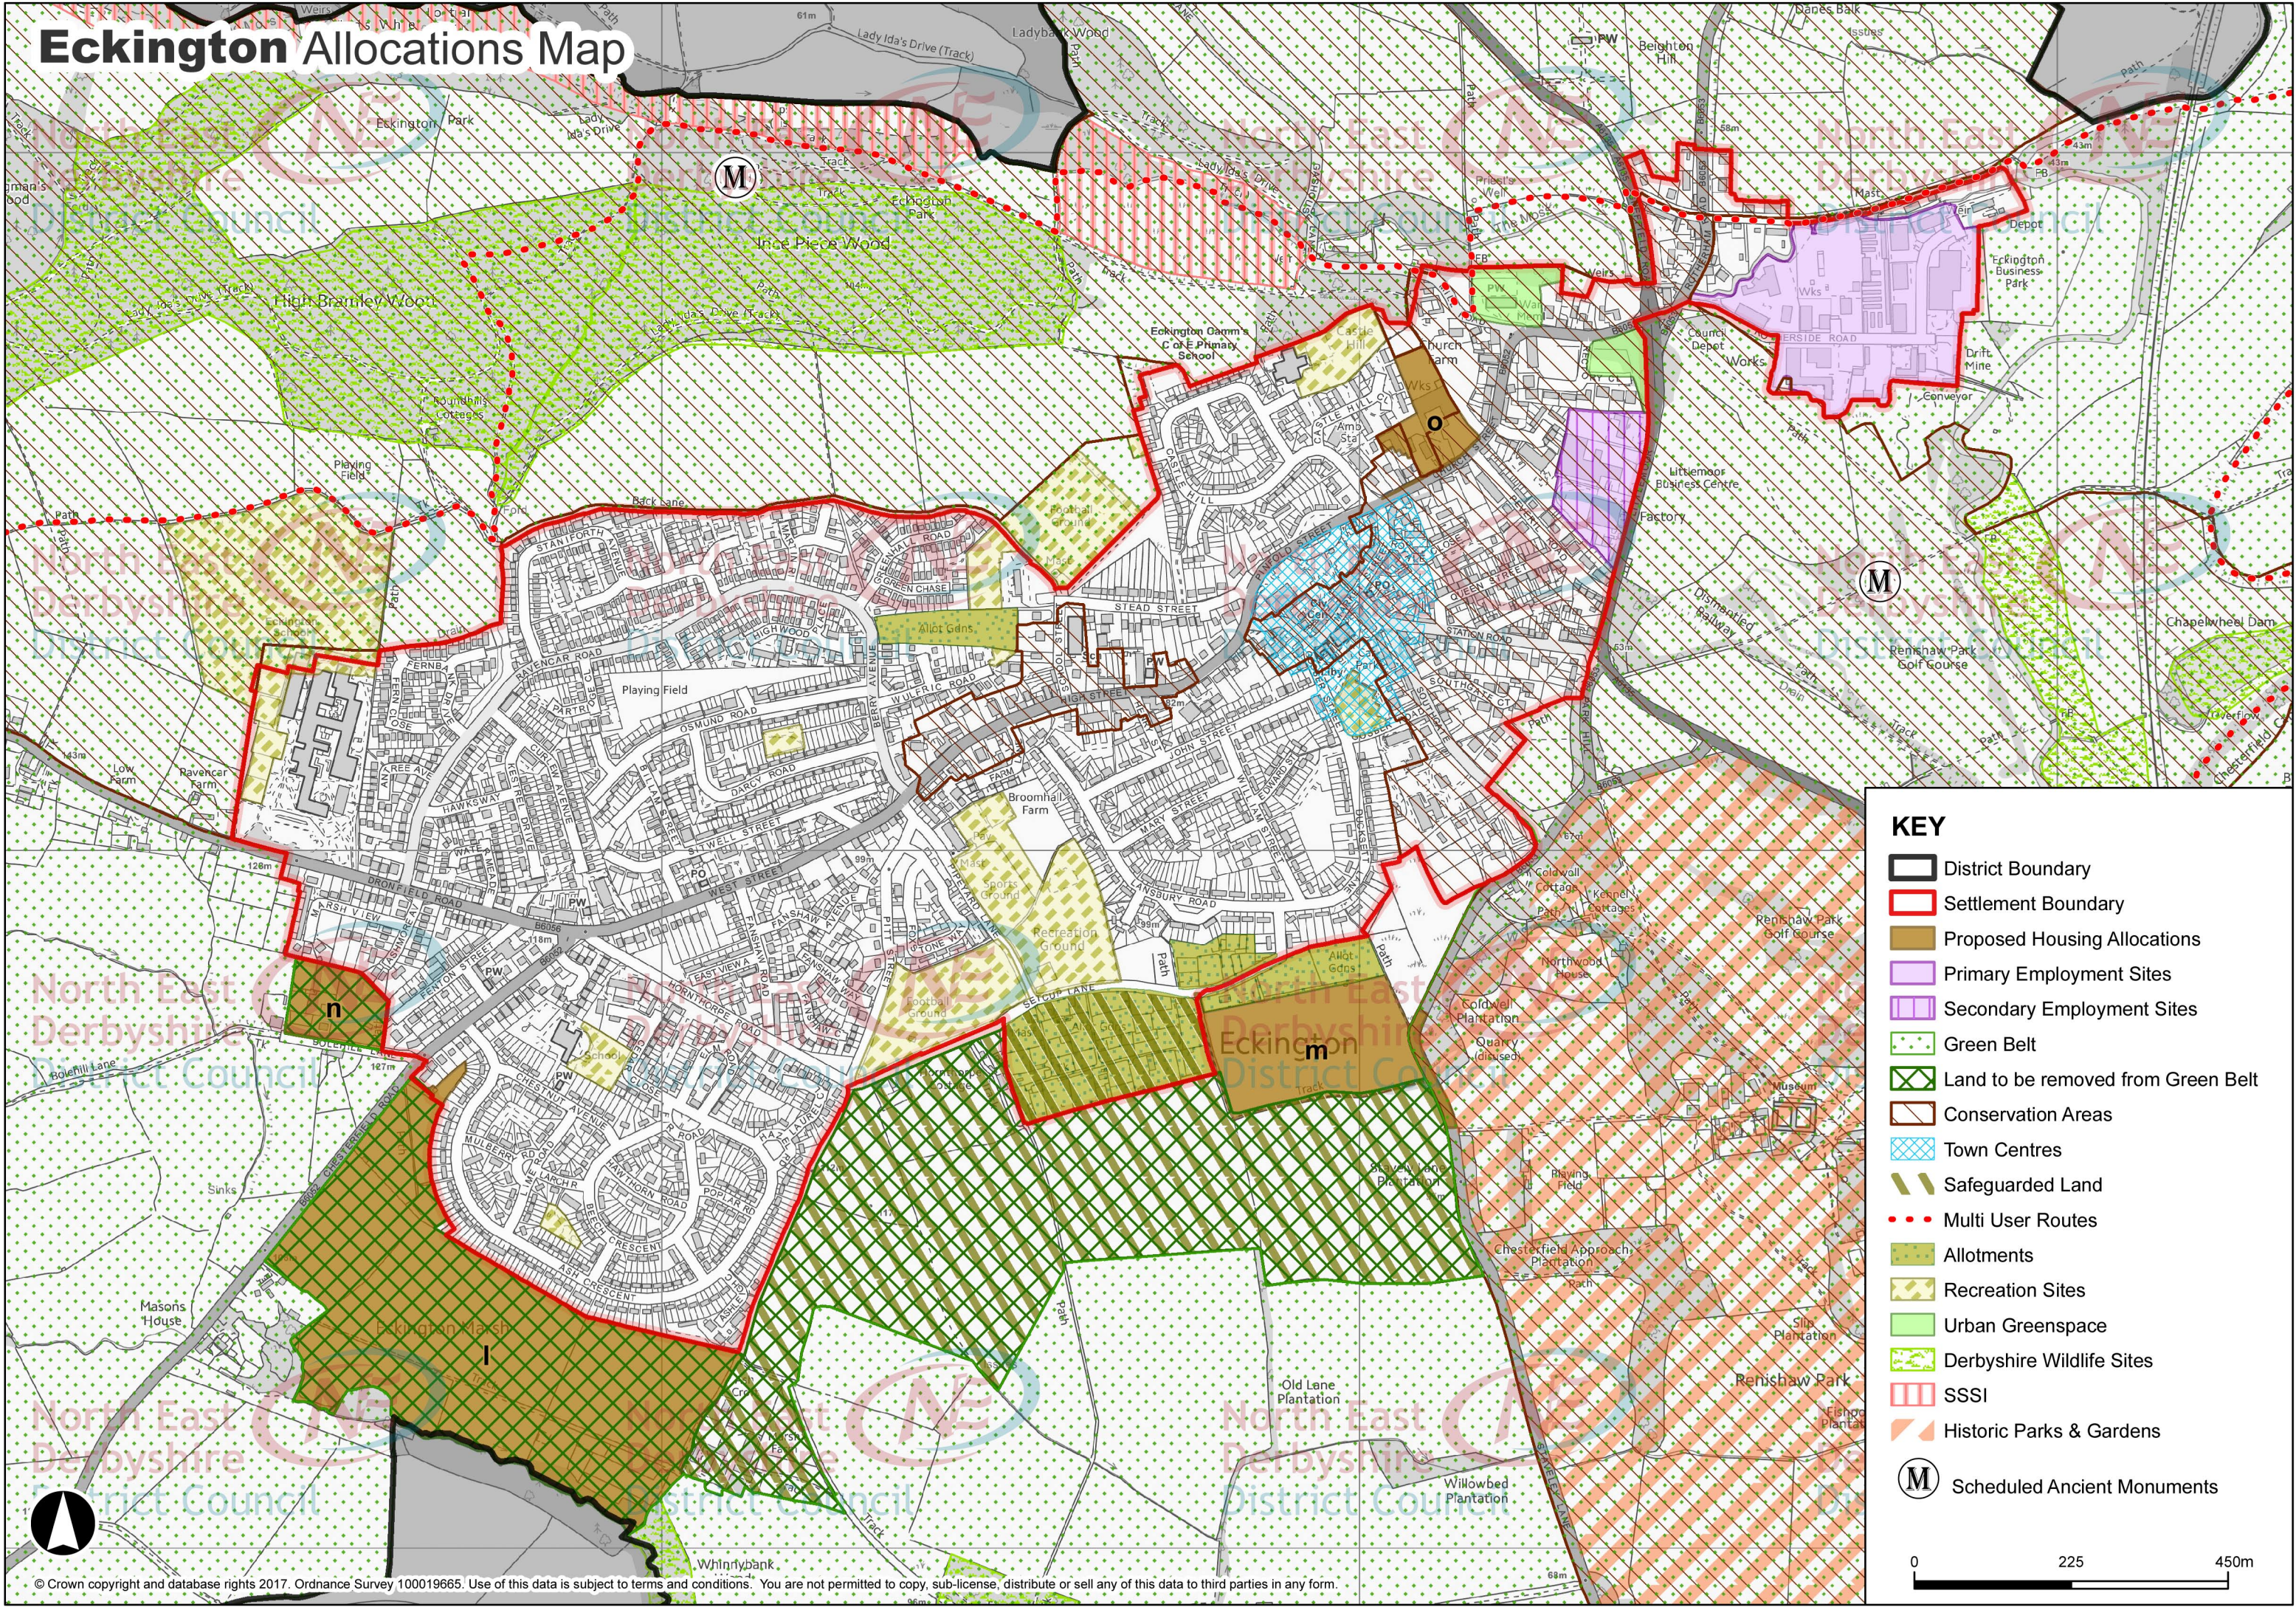

Eckington Allocations Map

- KEY**
- District Boundary
 - Settlement Boundary
 - Proposed Housing Allocations
 - Primary Employment Sites
 - Secondary Employment Sites
 - Green Belt
 - Land to be removed from Green Belt
 - Conservation Areas
 - Town Centres
 - Safeguarded Land
 - Multi User Routes
 - Allotments
 - Recreation Sites
 - Urban Greenspace
 - Derbyshire Wildlife Sites
 - SSSI
 - Historic Parks & Gardens
 - Scheduled Ancient Monuments